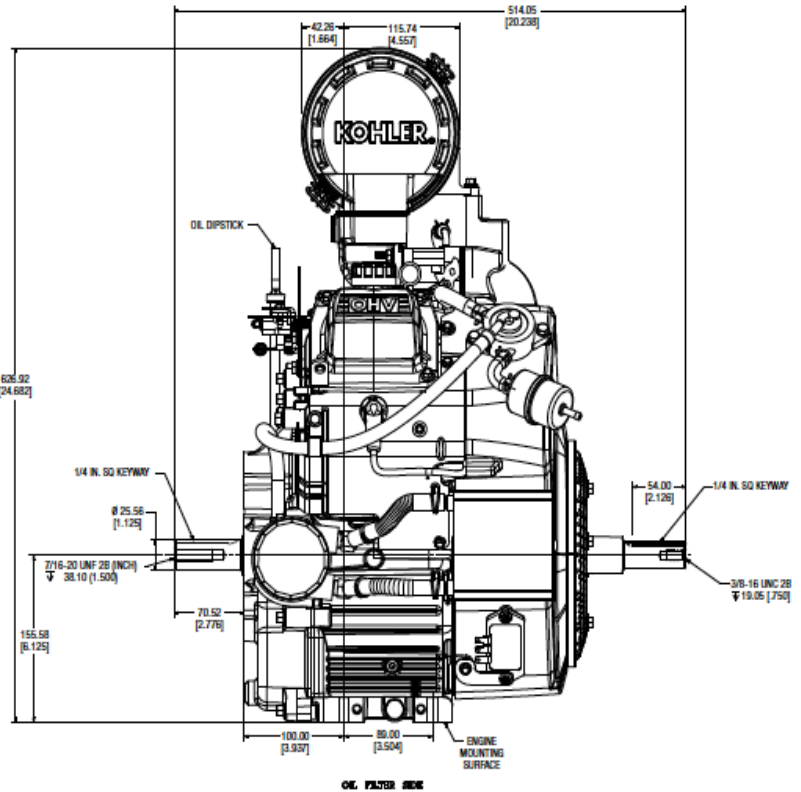

# Engine Dimensions with Heavy-Duty Air Cleaner

Dimensions in millimeters.  
Inch equivalents shown in [ ].

# Engine Dimensions with Low-Profile Air Cleaner

Dimensions in millimeters.  
Inch equivalents shown in [ ].