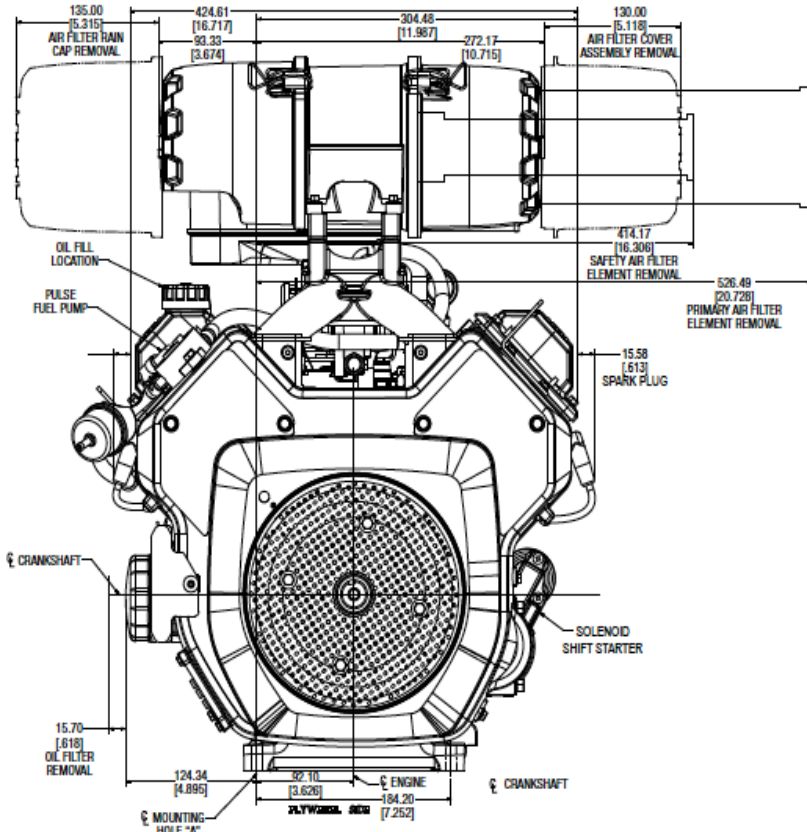

# Engine Dimensions with Heavy-Duty Air Cleaner

Dimensions in millimeters.  
Inch equivalents shown in [ ].

# Engine Dimensions with Low-Profile Air Cleaner

Dimensions in millimeters.  
Inch equivalents shown in [ ].